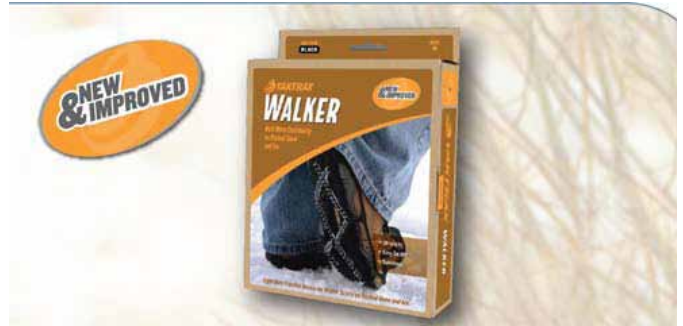

**YAKTRAX's have a thicker coiling than comparable products
If you're going to put a traction device on...put on the best - YAKTRAX**

WALKER

Light Duty Traction Device

The Yaktrax Walker will instantly give you better traction, confidence and safety on packed snow or ice. Move about naturally with the same solid grip that you are accustomed to on dry surfaces. Walk as you normally would and experience stability on ice and snow like you have never felt before.