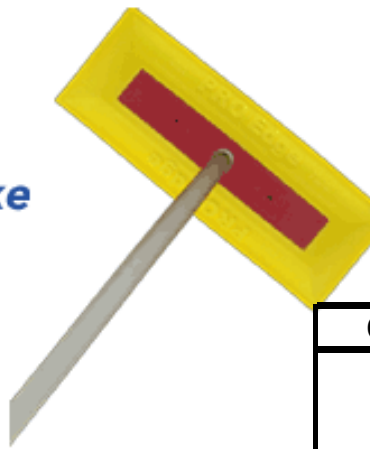

**The only snow rake  
that contours to  
the surface!**

QTY	Unit Price	Total Price
1	\$ 19.50	\$ 19.50
3	\$ 18.50	\$ 55.50
6	\$ 17.95	\$ 107.70
12	\$ 16.95	\$ 203.40

Qty to Order \_\_\_\_\_

**The PRO EDGE** snow rake features a narrow squeegee-like edge around the entire head to contour to the vehicle's surface. A tight "V" edge design slices through deep or wet snow to get down to the surface of the vehicle. Quickly clear tight spots around the grill, wipers, and bumpers.

The square corners of the **PRO EDGE** enable you to clear areas that other snow rakes can't reach. It allows you to be both thorough and fast when cleaning off vehicles. Push or pull even heavy wet snow from the roofs of full sized trucks, mini-vans, and automobiles.

The molded head is made of dense closed cell, a cross link polyethylene foam that endures hundreds of vehicle cleanings. The **PRO EDGE** is approved for use on "Class A" finishes and received the highest ratings possible from an independent testing lab for non-abrasiveness, freeze resistance and durability.

The vinyl coated, rolled steel handle features metal threads for dependable performance. The vinyl provides an extra level of protection against scrapes or damage... as workers quickly clear vehicles.